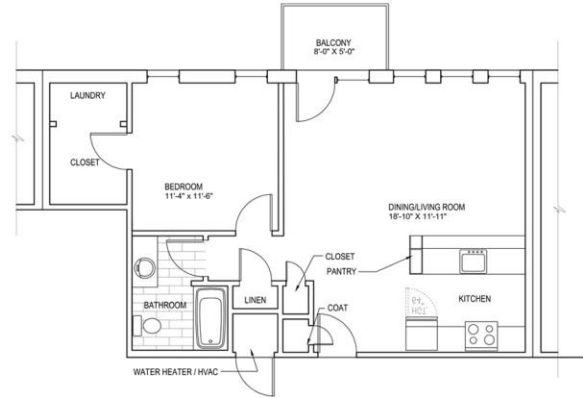

CHEATHAM PLACE APARTMENTS

CHEATHAM PLACE APARTMENTS

1 FIRST FLOOR PLAN

CHEATHAM PLACE APARTMENTS

**ONE BEDROOM  
5 TYPE C 777 SF**

**ONE BEDROOM  
4 TYPE B 782 SF**

**ONE BEDROOM  
3 TYPE A 785 SF**

**TWO BEDROOM  
2 TYPE B 1,052 SF**

**TWO BEDROOM  
1 TYPE A 1,062 SF**

**2** THREE BEDROOM  
TYPE B 1,349 SF

**1** THREE BEDROOM  
TYPE A 1,352 SF

CHEATHAM PLACE APARTMENTS