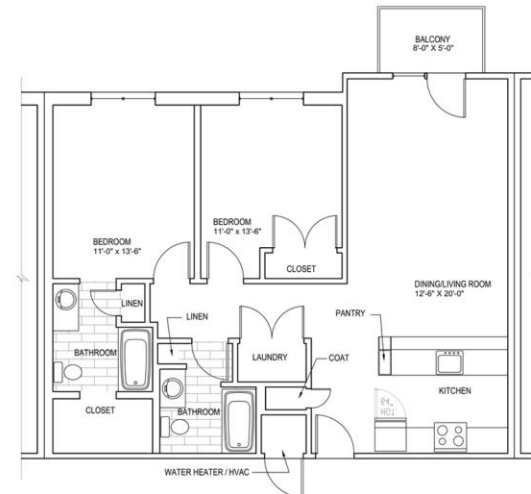

CHEATHAM PLACE APARTMENTS

CHEATHAM PLACE APARTMENTS

1 FIRST FLOOR PLAN

CHEATHAM PLACE APARTMENTS

**ONE BEDROOM  
5 TYPE C 777 SF**

**ONE BEDROOM  
4 TYPE B 782 SF**

**ONE BEDROOM  
3 TYPE A 785 SF**

**TWO BEDROOM  
2 TYPE B 1,052 SF**

**TWO BEDROOM  
1 TYPE A 1,062 SF**

**2** THREE BEDROOM  
TYPE B 1,349 SF

**1** THREE BEDROOM  
TYPE A 1,352 SF

CHEATHAM PLACE APARTMENTS