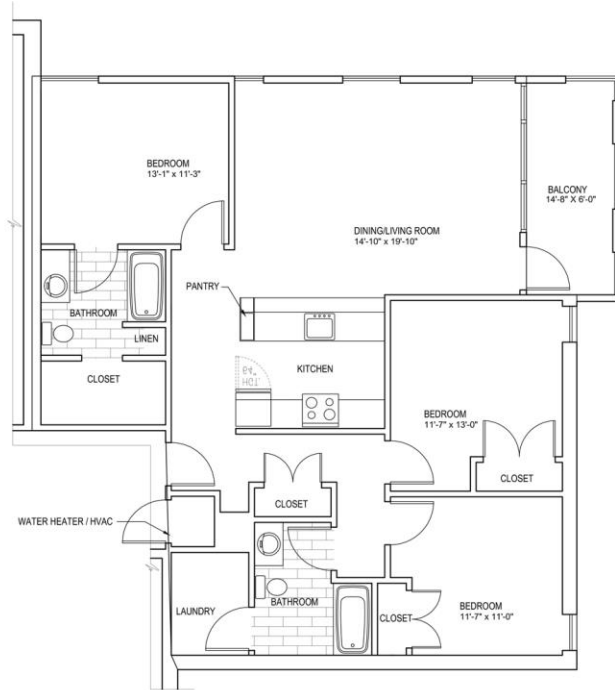

CHEATHAM PLACE APARTMENTS

CHEATHAM PLACE APARTMENTS

1 FIRST FLOOR PLAN

CHEATHAM PLACE APARTMENTS

**ONE BEDROOM  
5 TYPE C 777 SF**

**ONE BEDROOM  
4 TYPE B 782 SF**

**ONE BEDROOM  
3 TYPE A 785 SF**

**TWO BEDROOM  
2 TYPE B 1,052 SF**

**TWO BEDROOM  
1 TYPE A 1,062 SF**

**2** THREE BEDROOM  
TYPE B 1,349 SF

**1** THREE BEDROOM  
TYPE A 1,352 SF

CHEATHAM PLACE APARTMENTS