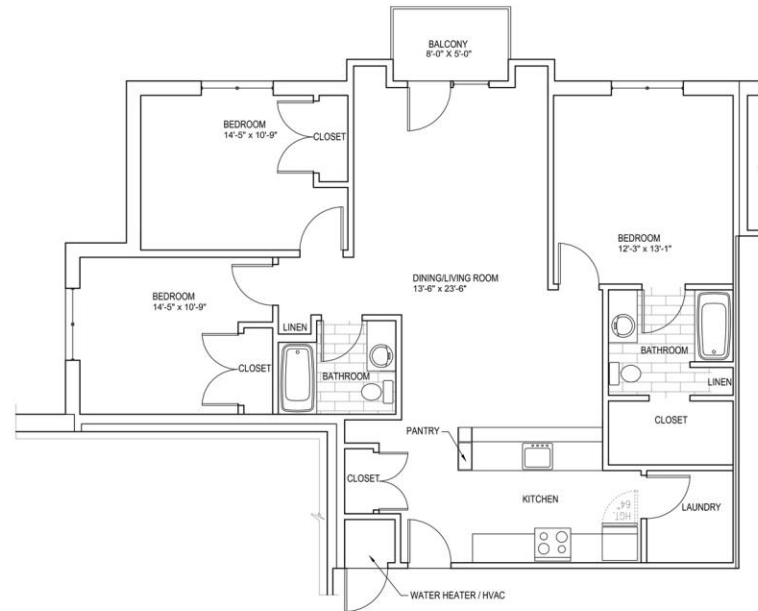

CHEATHAM PLACE APARTMENTS

CHEATHAM PLACE APARTMENTS

1 FIRST FLOOR PLAN

CHEATHAM PLACE APARTMENTS

**ONE BEDROOM  
5 TYPE C 777 SF**

**ONE BEDROOM  
4 TYPE B 782 SF**

**ONE BEDROOM  
3 TYPE A 785 SF**

**TWO BEDROOM  
2 TYPE B 1,052 SF**

**TWO BEDROOM  
1 TYPE A 1,062 SF**

**2** THREE BEDROOM  
TYPE B 1,349 SF

**1** THREE BEDROOM  
TYPE A 1,352 SF

CHEATHAM PLACE APARTMENTS