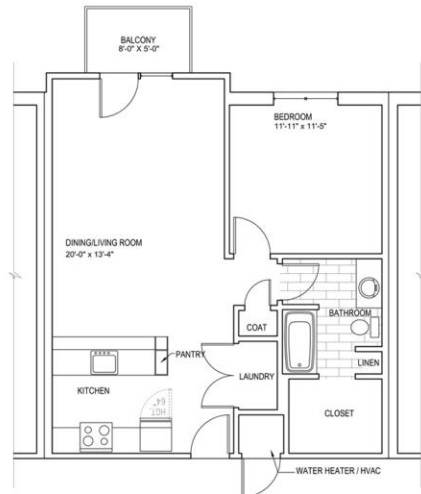

CHEATHAM PLACE APARTMENTS

CHEATHAM PLACE APARTMENTS

1 FIRST FLOOR PLAN

CHEATHAM PLACE APARTMENTS

**ONE BEDROOM  
5 TYPE C 777 SF**

**ONE BEDROOM  
4 TYPE B 782 SF**

**ONE BEDROOM  
3 TYPE A 785 SF**

**TWO BEDROOM  
2 TYPE B 1,052 SF**

**TWO BEDROOM  
1 TYPE A 1,062 SF**

**2** THREE BEDROOM  
TYPE B 1,349 SF

**1** THREE BEDROOM  
TYPE A 1,352 SF

CHEATHAM PLACE APARTMENTS