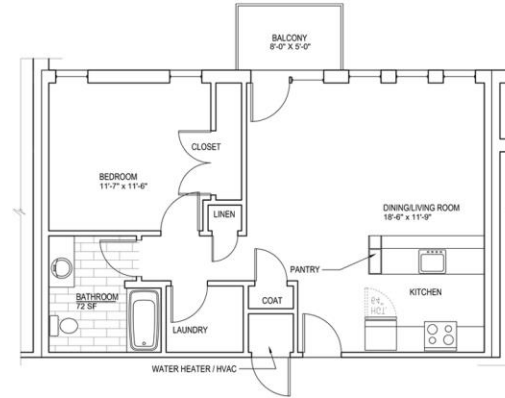

CHEATHAM PLACE APARTMENTS

CHEATHAM PLACE APARTMENTS

1 FIRST FLOOR PLAN

CHEATHAM PLACE APARTMENTS

**ONE BEDROOM  
5 TYPE C 777 SF**

**ONE BEDROOM  
4 TYPE B 782 SF**

**ONE BEDROOM  
3 TYPE A 785 SF**

**TWO BEDROOM  
2 TYPE B 1,052 SF**

**TWO BEDROOM  
1 TYPE A 1,062 SF**

**2** THREE BEDROOM  
TYPE B 1,349 SF

**1** THREE BEDROOM  
TYPE A 1,352 SF

CHEATHAM PLACE APARTMENTS