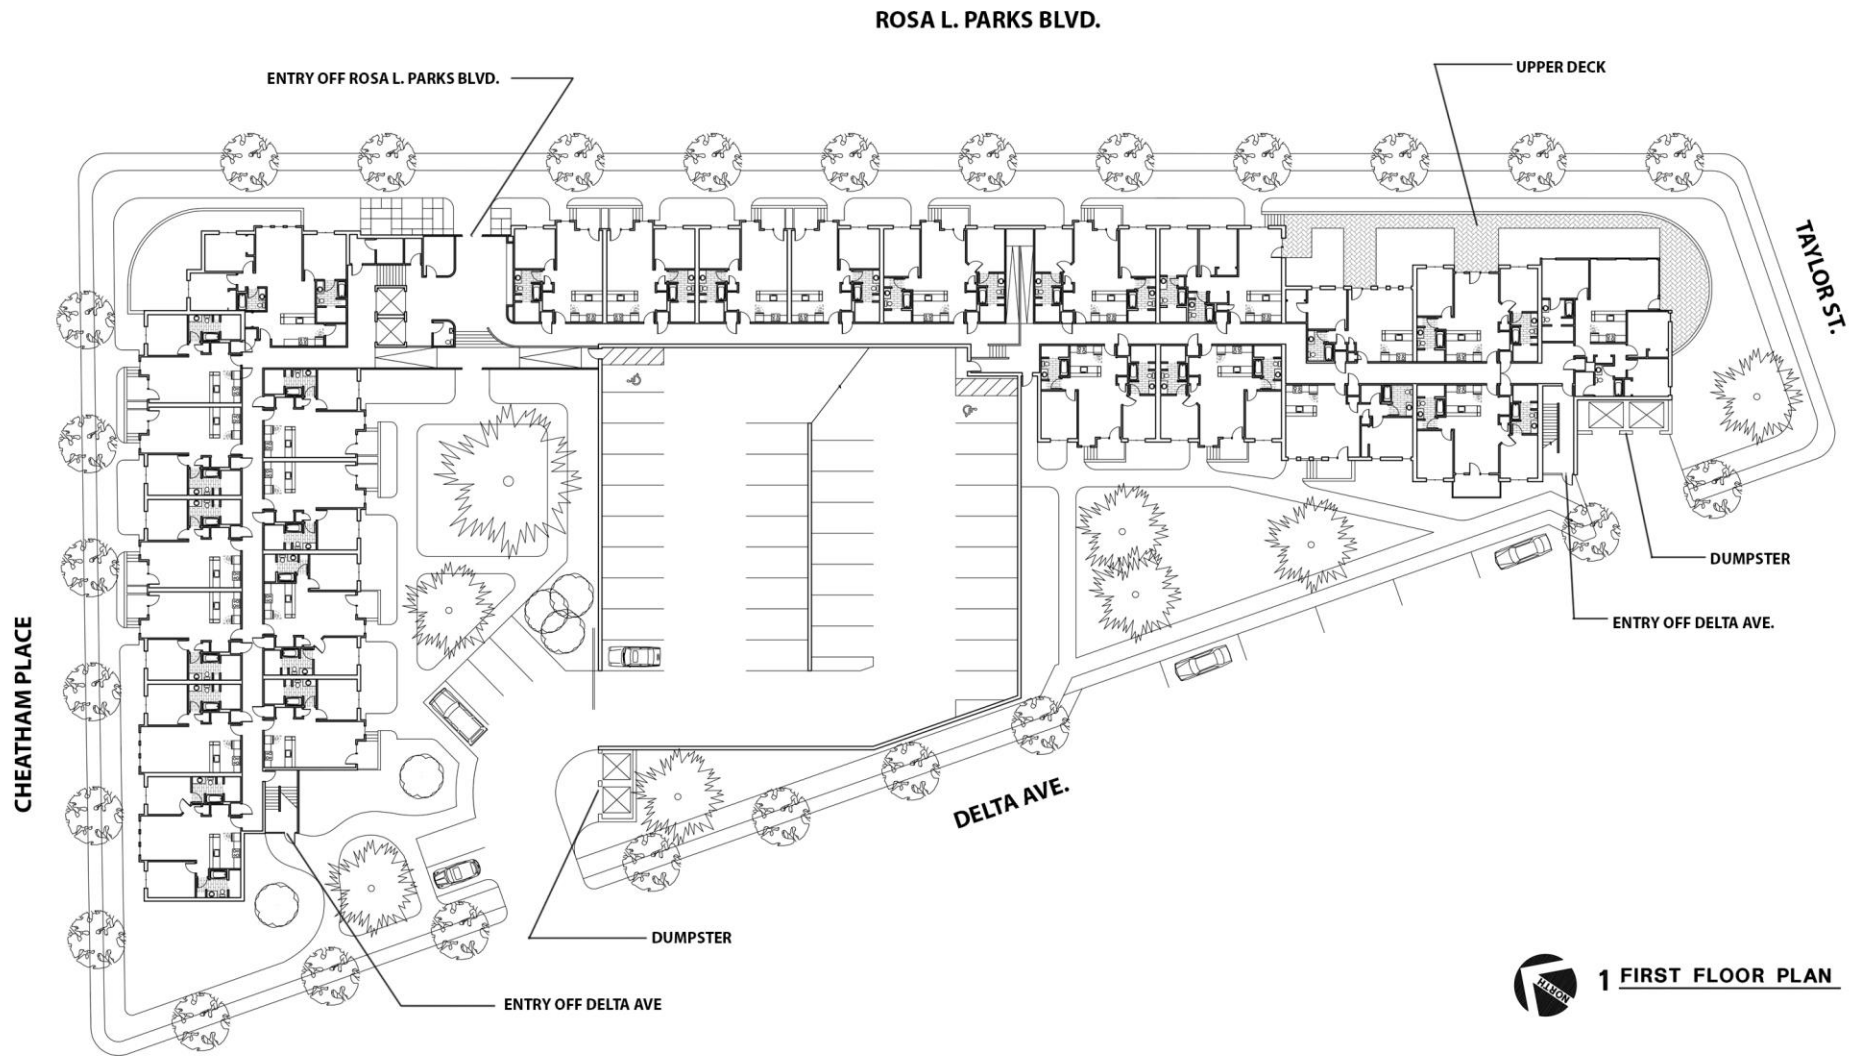

CHEATHAM PLACE APARTMENTS

CHEATHAM PLACE APARTMENTS

1 FIRST FLOOR PLAN

CHEATHAM PLACE APARTMENTS

**ONE BEDROOM  
5 TYPE C 777 SF**

**ONE BEDROOM  
4 TYPE B 782 SF**

**ONE BEDROOM  
3 TYPE A 785 SF**

**TWO BEDROOM  
2 TYPE B 1,052 SF**

**TWO BEDROOM  
1 TYPE A 1,062 SF**

**2** THREE BEDROOM  
TYPE B 1,349 SF

**1** THREE BEDROOM  
TYPE A 1,352 SF

CHEATHAM PLACE APARTMENTS