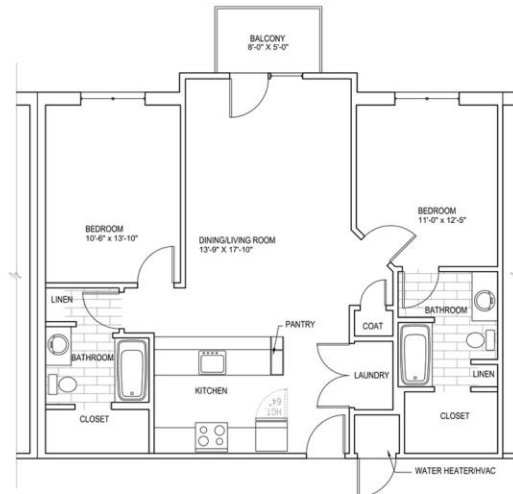

CHEATHAM PLACE APARTMENTS

CHEATHAM PLACE APARTMENTS

1 FIRST FLOOR PLAN

CHEATHAM PLACE APARTMENTS

**ONE BEDROOM  
5 TYPE C 777 SF**

**ONE BEDROOM  
4 TYPE B 782 SF**

**ONE BEDROOM  
3 TYPE A 785 SF**

**TWO BEDROOM  
2 TYPE B 1,052 SF**

**TWO BEDROOM  
1 TYPE A 1,062 SF**

**2** THREE BEDROOM  
TYPE B 1,349 SF

**1** THREE BEDROOM  
TYPE A 1,352 SF

CHEATHAM PLACE APARTMENTS